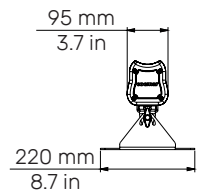

## PHYSICAL SIZE

- Length: 1009 mm (39.7 in)
- Width: 95 mm (3.7 in)
- Width with optional support: 220 mm (8.7 in)
- Height: 117 mm (4.6 in)
- Height with optional support: 207 mm (8.1 in)
- Weight: 6.3 Kg (13.9 lbs)
- Weight with optional support: 7.3 Kg (16.1 lbs)

## ELECTRICAL SPECIFICATIONS AND CONNECTIONS

- AC power: 90-250 V, auto sensing, 50/60 Hz, 2 m (6.6 ft) integral cable without power plug
- In and Out PowerCon connectors
- Max power consumption: 85 W
- Power consumption: 0.4 A at 230 V, 0.9 A at 90 V - cosφ 0.9
- DMX data in/out: 5 pin locking XLR

## DRAWING SIZE