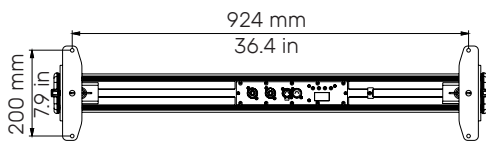

DRAWING SIZE

DMX CHARTS

12 channels		8 channels		4 channels	
1	master dimmer	1	master dimmer	1	red / cyan
2	red / cyan	2	red / cyan	2	green / magenta
3	green / magenta	3	green / magenta	3	blue / yellow
4	blue / yellow	4	blue / yellow	4	white
5	white	5	white		
6	strobe effect	6	strobe effect	1 channel	
7	dimmer fine	7	dimmer fine	1	master dimmer (color temperature settable by display)
8	special function	8	special function		
9	red tone				
10	green tone				
11	blue tone				
12	white tone				

PHOTOMETRIC DATA

The RazorLite Led Photometric Data may be downloaded from www.coemar.com.