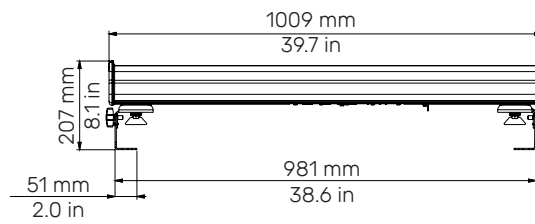

## PHYSICAL SIZE

- Length: 1009 mm (39.7 in)
- Width: 95 mm (3.7 in)
- Width with optional support: 220 mm (8.7 in)
- Height: 117 mm (4.6 in)
- Height with optional support: 207 mm (8.1 in)
- Weight: 6.3 Kg (13.9 lbs)
- Weight with optional support: 7.3 Kg (16.1 lbs)

## ELECTRICAL SPECIFICATIONS AND CONNECTIONS

- AC power: 90-250 V, auto sensing, 50/60 Hz, 2 m (6.6 ft) integral cable without power plug
- In and Out PowerCon connectors
- Max power consumption: 85 W
- Power consumption: 0.4 A at 230 V, 0.9 A at 90 V - cosφ 0.9
- DMX data in/out: 5 pin locking XLR

## DRAWING SIZE