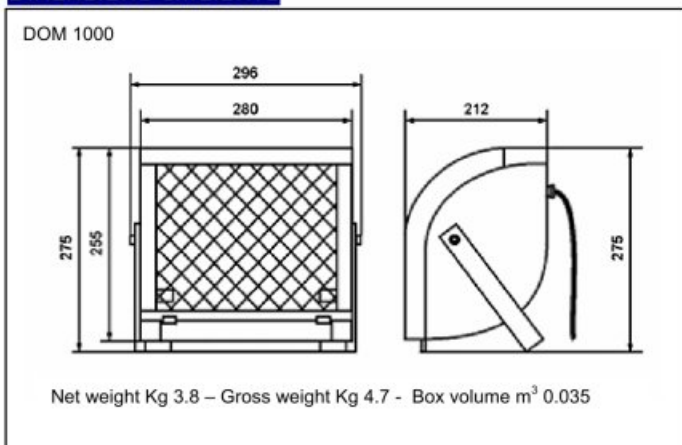

ELECTRICAL

- STANDARD 230 V 50 / 60 HZ POWER SUPPLY
- LAMP SOCKET R7S
- 2 M POWER SUPPLY CABLE (PLUG AVAILABLE ON REQUEST)
- STRAIN RELIEF CABLE CLAMP

SAFETY

- SAFETY WIRE
- LOCKING FILTER HOLDER

OPTICS

- ALUMINIUM (99,99 %) ASYMMETRICAL REFLECTOR TREATED
- MIRRORED SIDES

DIMENSIONS & WEIGHTS

PHOTOMETRIC DATA

DEGREES FROM CENTRAL AXE

DEGREES FROM VERTICAL AXE

ORDER INFORMATION ACCESSORIES & OPTIONS

ACCESSORIES		
▪ 2x2 FRAME FOR FOUR DOMINO IN A SQUARE , HAND OPERATED		D 2 X 2 M
▪ 2x2 FRAME FOR FOUR DOMINO IN A SQUARE , POLE OPERATED		D 2 X 2 P
▪ 4x1 BAR FOR FOUR DOMINO IN LINE		D 4 X 1