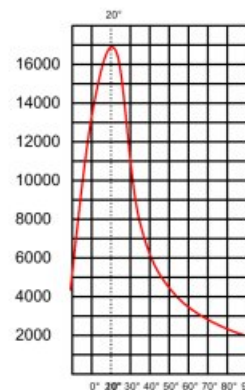

ELECTRICAL

- STANDARD 230 V 50 / 60 HZ POWER SUPPLY
- LAMP SOCKET R7S
- 2 M POWER SUPPLY CABLE (PLUG AVAILABLE ON REQUEST)
- STRAIN RELIEF CABLE CLAMP

SAFETY

- SAFETY WIRE
- LOCKING FILTER HOLDER

OPTICS

- ALUMINIUM (99,99 %) ASYMMETRICAL REFLECTOR TREATED
- MIRRORED SIDES

DIMENSIONS & WEIGHTS

PHOTOMETRIC DATA

DEGREES FROM CENTRAL AXE

DEGREES FROM VERTICAL AXE

ORDER INFORMATION ACCESSORIES & OPTIONS

ACCESSORIES		
▪ 2x2 FRAME FOR FOUR DOMINO IN A SQUARE , HAND OPERATED		D 2 X 2 M
▪ 2x2 FRAME FOR FOUR DOMINO IN A SQUARE , POLE OPERATED		D 2 X 2 P
▪ 4x1 BAR FOR FOUR DOMINO IN LINE		D 4 X 1

LAMPS

CARACTERISTICS	LONG LIFE 3000 °K	LONG LIFE 3000 °K	FILM/TV 3200 °K	FILM/TV 3200 °K	FILM/TV 3200 °K
TYPE/CODE	K3	K4	P2/10	P2/7	P2/12
POWER (W)	750	1000	625	1000	1250
LENGHT (MM)	189	189	189	189	189
LAMPHOLDER	R7s	R7s	R7s	R7s	R7s
LUMINOUS FLUX (LUMEN)	16900	24200	16900	28000	35000
LIFE TIME (H)	2000	2000	300	300	300
COLOUR TEMPERATURE (°K)	3000	3000	3200	3200	3200
SUPPLY VOLTAGE (V)	230	230	230	230	230
NOMINAL CURRENT (A)	3,2	4,3	2,7	4,3	5,4