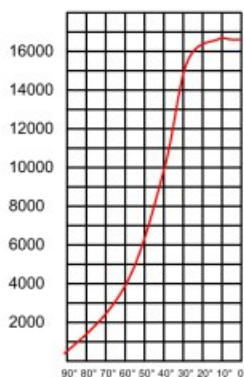

ELECTRICAL

- STANDARD 230 V 50 / 60 HZ POWER SUPPLY
- LAMP SOCKET R7S
- 2 M POWER SUPPLY CABLE (PLUG AVAILABLE ON REQUEST)
- STRAIN RELIEF CABLE CLAMP

SAFETY

- SAFETY WIRE
- LOCKING FILTER HOLDER

OPTICS

- ALUMINIUM (99,99 %) ASYMMETRICAL REFLECTOR TREATED
- MIRRORED SIDES

DIMENSIONS & WEIGHTS

PHOTOMETRIC DATA

DEGREES FROM CENTRAL AXE

DEGREES FROM VERTICAL AXE

ORDER INFORMATION ACCESSORIES & OPTIONS

ACCESSORIES		
▪ 2x2 FRAME FOR FOUR DOMINO IN A SQUARE , HAND OPERATED		D 2 X 2 M
▪ 2x2 FRAME FOR FOUR DOMINO IN A SQUARE , POLE OPERATED		D 2 X 2 P
▪ 4x1 BAR FOR FOUR DOMINO IN LINE		D 4 X 1